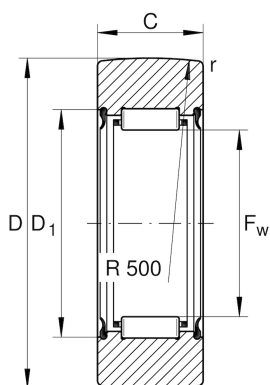

RNA2208-2RSR

Yoke type track roller

Schaeffler ID:
0000273590000

Yoke type track rollers RNA22...-2RSR,
without axial guidance, lip seals on both
sides

Technical information

Main Dimensions & Performance Data

D	80 mm	Outside diameter
F _w	48 mm	Under roller diameter
C	22,7 mm	Width, outer ring
C _{r w}	26.000 N	Basic dynamic load rating, radial
C _{0r w}	41.500 N	Basic static load rating, radial
C _{ur w}	5.400 N	Fatigue load limit, radial
n _{D G}	850 1/min	Speed on permanent grease lubrication
	0,495 kg	Weight

Dimensions

D _{1 min}	57 mm	Minimum mounting dimension
r _{min}	1,1 mm	Minimum chamfer dimension
R	500 mm	Radius of outer ring outside profile