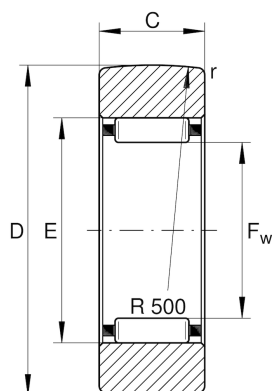

## ★ RSTO12

Yoke type track roller

Schaeffler ID:  
0000542400000

Yoke type track rollers RSTO, without axial guidance, outer ring without ribs

★ Preferred product

### Main Dimensions & Performance Data

D	32 mm	Outside diameter
F <sub>w</sub>	16 mm	Under roller diameter
C	11,8 mm	Width, outer ring
C <sub>r w</sub>	9.000 N	Basic dynamic load rating, radial
C <sub>0r w</sub>	10.400 N	Basic static load rating, radial
C <sub>ur w</sub>	1.560 N	Fatigue load limit, radial
n <sub>DG</sub>	4.500 1/min	Speed on permanent grease lubrication
	47,71 g	Weight

### Dimensions

E	22 mm	Raceway diameter outer ring
r <sub>min</sub>	0,3 mm	Minimum chamfer dimension
R	500 mm	Radius of outer ring outside profile