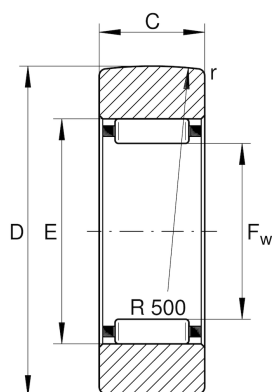

★ RSTO15

Yoke type track roller

Schaeffler ID:
0000542590000

Yoke type track rollers RSTO, without axial guidance, outer ring without ribs

★ Preferred product

Technical information

Main Dimensions & Performance Data

D	35 mm	Outside diameter
F_w	20 mm	Under roller diameter
C	11,8 mm	Width, outer ring
$C_{r w}$	9.100 N	Basic dynamic load rating, radial
$C_{0r w}$	11.100 N	Basic static load rating, radial
$C_{ur w}$	1.670 N	Fatigue load limit, radial
n_{DG}	3.300 1/min	Speed on permanent grease lubrication
	0,051 kg	Weight

Dimensions

E	26 mm	Raceway diameter outer ring
r_{min}	0,3 mm	Minimum chamfer dimension
R	500 mm	Radius of outer ring outside profile