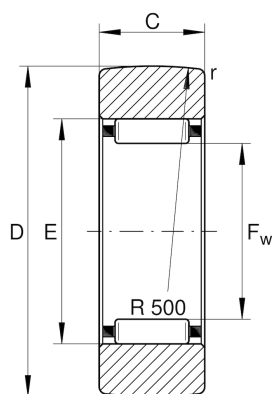

## RSTO17

Yoke type track roller

Schaeffler ID:  
0000542670000

Yoke type track rollers RSTO, without axial guidance, outer ring without ribs

#### Main Dimensions & Performance Data

D	40 mm	Outside diameter
F <sub>w</sub>	22 mm	Under roller diameter
C	15,8 mm	Width, outer ring
C <sub>r w</sub>	14.200 N	Basic dynamic load rating, radial
C <sub>0r w</sub>	18.200 N	Basic static load rating, radial
C <sub>ur w</sub>	2.550 N	Fatigue load limit, radial
n <sub>DG</sub>	2.800 1/min	Speed on permanent grease lubrication
	93,85 g	Weight

#### Dimensions

E	29 mm	Raceway diameter outer ring
r <sub>min</sub>	0,3 mm	Minimum chamfer dimension
R	500 mm	Radius of outer ring outside profile