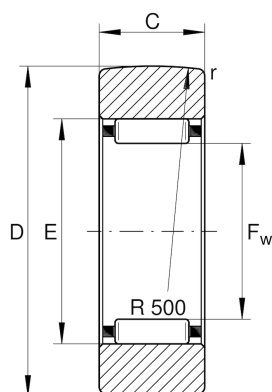

RSTO25

Yoke type track roller

Schaeffler ID:
0000542830000

Yoke type track rollers RSTO, without axial guidance, outer ring without ribs

Technical information

Main Dimensions & Performance Data

D	52 mm	Outside diameter
F_w	30 mm	Under roller diameter
C	15,8 mm	Width, outer ring
$C_{r w}$	16.400 N	Basic dynamic load rating, radial
$C_{0r w}$	23.500 N	Basic static load rating, radial
$C_{ur w}$	3.350 N	Fatigue load limit, radial
n_{DG}	1.800 1/min	Speed on permanent grease lubrication
	0,155 kg	Weight

Dimensions

E	37 mm	Raceway diameter outer ring
r_{min}	0,3 mm	Minimum chamfer dimension
R	500 mm	Radius of outer ring outside profile