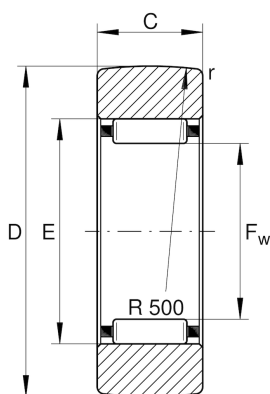

RSTO35

Yoke type track roller

Schaeffler ID:
0000543130000

Yoke type track rollers RSTO, without axial guidance, outer ring without ribs

Technical information

Main Dimensions & Performance Data

D	72 mm	Outside diameter
F _w	42 mm	Under roller diameter
C	19,8 mm	Width, outer ring
C _{r w}	25.000 N	Basic dynamic load rating, radial
C _{0r w}	41.000 N	Basic static load rating, radial
C _{ur w}	5.500 N	Fatigue load limit, radial
n _{DG}	1.100 1/min	Speed on permanent grease lubrication
	0,004 kg	Weight

Dimensions

E	50 mm	Raceway diameter outer ring
r _{min}	0,6 mm	Minimum chamfer dimension
R	500 mm	Radius of outer ring outside profile