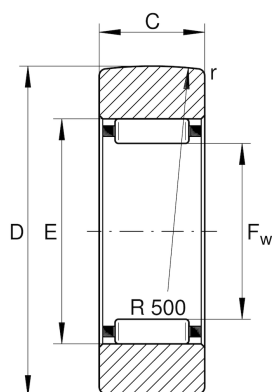

## ★ RSTO6-TV

Yoke type track roller

Schaeffler ID:  
0001621910000

Yoke type track rollers RSTO, without axial guidance, outer ring without ribs

★ Preferred product

#### Main Dimensions & Performance Data

D	19 mm	Outside diameter
$F_w$	10 mm	Under roller diameter
C	9,8 mm	Width, outer ring
$C_{r w}$	3.750 N	Basic dynamic load rating, radial
$C_{0r w}$	4.600 N	Basic static load rating, radial
$C_{ur w}$	660 N	Fatigue load limit, radial
$n_{DG}$	10.000 1/min	Speed on permanent grease lubrication
	12,96 g	Weight

#### Dimensions

E	13 mm	Raceway diameter outer ring
$r_{min}$	0,3 mm	Minimum chamfer dimension
R	500 mm	Radius of outer ring outside profile