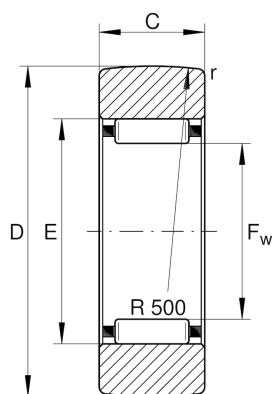

★ RSTO8-TV

Yoke type track roller

Schaeffler ID:
0002640830000

Yoke type track rollers RSTO, without axial guidance, outer ring without ribs

★ Preferred product

Technical information

Main Dimensions & Performance Data

D	24 mm	Outside diameter
F_w	12 mm	Under roller diameter
C	9,8 mm	Width, outer ring
$C_{r w}$	4.200 N	Basic dynamic load rating, radial
$C_{0r w}$	5.600 N	Basic static load rating, radial
$C_{ur w}$	800 N	Fatigue load limit, radial
n_{DG}	8.000 1/min	Speed on permanent grease lubrication
	23 g	Weight

Dimensions

E	15 mm	Raceway diameter outer ring
r_{min}	0,3 mm	Minimum chamfer dimension
R	500 mm	Radius of outer ring outside profile