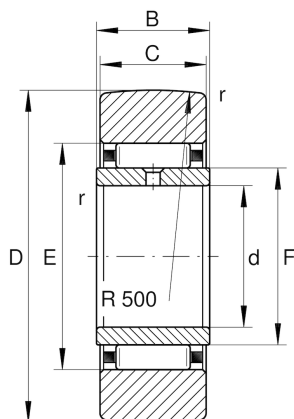

★ STO12

Yoke type track roller

Schaeffler ID:
0000540970000

Yoke type track rollers STO, without axial guidance, outer ring without ribs

★ Preferred product

Technical information

Main Dimensions & Performance Data

d	12 mm	Bore diameter
D	32 mm	Outside diameter
C	11,8 mm	Width, outer ring
$C_{r w}$	9.000 N	Basic dynamic load rating, radial
$C_{0r w}$	10.400 N	Basic static load rating, radial
$C_{ur w}$	1.560 N	Fatigue load limit, radial
n_{DG}	4.500 1/min	Speed on permanent grease lubrication
	55,7 g	Weight

Dimensions

B	12 mm	Width, inner ring
E	22 mm	Raceway diameter outer ring
r_{min}	0,3 mm	Minimum chamfer dimension
F	16 mm	Raceway diameter inner ring
R	500 mm	Radius of outer ring outside profile