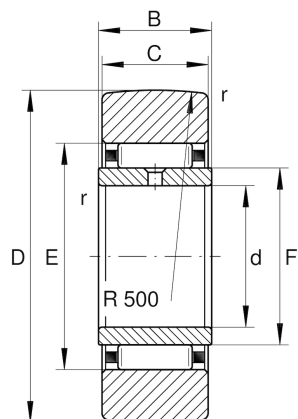

## ★ STO17

Yoke type track roller

Schaeffler ID:  
0000541190000

Yoke type track rollers STO, without axial guidance, outer ring without ribs

★ Preferred product

### Main Dimensions & Performance Data

d	17 mm	Bore diameter
D	40 mm	Outside diameter
C	15,8 mm	Width, outer ring
$C_{r w}$	14.200 N	Basic dynamic load rating, radial
$C_{0r w}$	18.200 N	Basic static load rating, radial
$C_{ur w}$	2.550 N	Fatigue load limit, radial
$n_{DG}$	2.800 1/min	Speed on permanent grease lubrication
	0,001 kg	Weight

### Dimensions

B	16 mm	Width, inner ring
E	29 mm	Raceway diameter outer ring
$r_{min}$	0,3 mm	Minimum chamfer dimension
F	22 mm	Raceway diameter inner ring
R	500 mm	Radius of outer ring outside profile