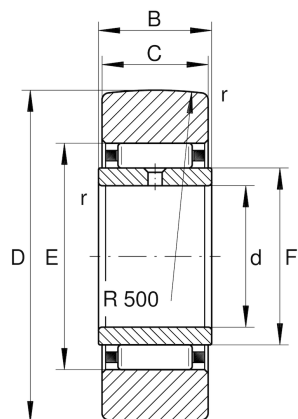

★ STO25

Yoke type track roller

Schaeffler ID:
0000541350000

Yoke type track rollers STO, without axial guidance, outer ring without ribs

★ Preferred product

Technical information

Main Dimensions & Performance Data

d	25 mm	Bore diameter
D	52 mm	Outside diameter
C	15,8 mm	Width, outer ring
$C_{r w}$	16.400 N	Basic dynamic load rating, radial
$C_{0r w}$	23.500 N	Basic static load rating, radial
$C_{ur w}$	3.350 N	Fatigue load limit, radial
n_{DG}	1.800 1/min	Speed on permanent grease lubrication
	0,002 kg	Weight

Dimensions

B	16 mm	Width, inner ring
E	37 mm	Raceway diameter outer ring
r_{min}	0,3 mm	Minimum chamfer dimension
F	30 mm	Raceway diameter inner ring
R	500 mm	Radius of outer ring outside profile