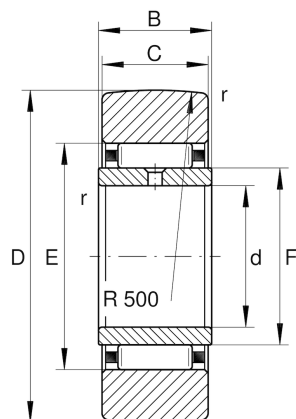

★ STO6-TV

Yoke type track roller

Schaeffler ID:
0001639290000

Yoke type track rollers STO, without axial guidance, outer ring without ribs

★ Preferred product

Technical information

Main Dimensions & Performance Data

d	6 mm	Bore diameter
D	19 mm	Outside diameter
C	9,8 mm	Width, outer ring
$C_{r w}$	3.750 N	Basic dynamic load rating, radial
$C_{0r w}$	4.600 N	Basic static load rating, radial
$C_{ur w}$	660 N	Fatigue load limit, radial
n_{DG}	10.000 1/min	Speed on permanent grease lubrication
	16,62 g	Weight

Dimensions

B	10 mm	Width, inner ring
E	13 mm	Raceway diameter outer ring
r_{min}	0,3 mm	Minimum chamfer dimension
F	10 mm	Raceway diameter inner ring
R	500 mm	Radius of outer ring outside profile