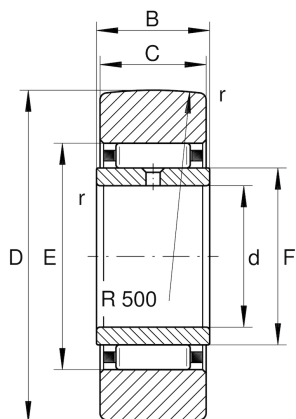

## ★ STO8-TV

Yoke type track roller

Schaeffler ID:  
0002640910000

Yoke type track rollers STO, without axial guidance, outer ring without ribs

★ Preferred product

### Main Dimensions & Performance Data

|            |             |                                       |
|------------|-------------|---------------------------------------|
| d          | 8 mm        | Bore diameter                         |
| D          | 24 mm       | Outside diameter                      |
| C          | 9,8 mm      | Width, outer ring                     |
| $C_{r w}$  | 4.200 N     | Basic dynamic load rating, radial     |
| $C_{0r w}$ | 5.600 N     | Basic static load rating, radial      |
| $C_{ur w}$ | 800 N       | Fatigue load limit, radial            |
| $n_{DG}$   | 8.000 1/min | Speed on permanent grease lubrication |
|            | 27,24 g     | Weight                                |

### Dimensions

|           |        |                                      |
|-----------|--------|--------------------------------------|
| B         | 10 mm  | Width, inner ring                    |
| E         | 15 mm  | Raceway diameter outer ring          |
| $r_{min}$ | 0,3 mm | Minimum chamfer dimension            |
| F         | 12 mm  | Raceway diameter inner ring          |
| R         | 500 mm | Radius of outer ring outside profile |