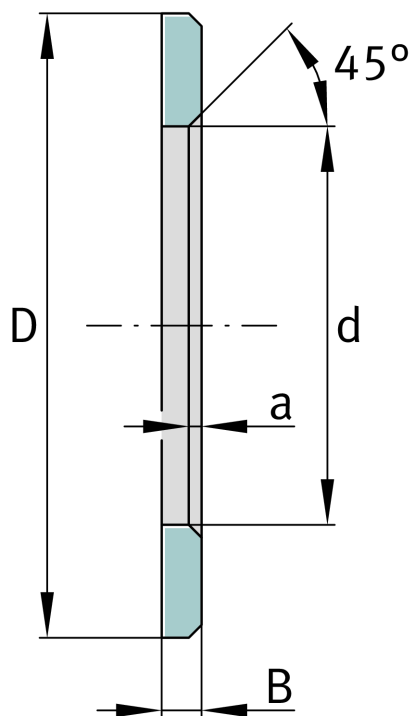


**LS140180**

Bearing washer

Schaeffler ID:
0000552120000Bearing washers, suitable for AXK and
K811

Technical information

**Main Dimensions & Performance Data**

d	140 mm	Bore diameter track washer
D	180 mm	Outside diameter track washer
B	9,5 mm	Width
	45 °	Chamfer Angle
a _{min}	1,5 mm	Chamfer width
	0,749 kg	Weight