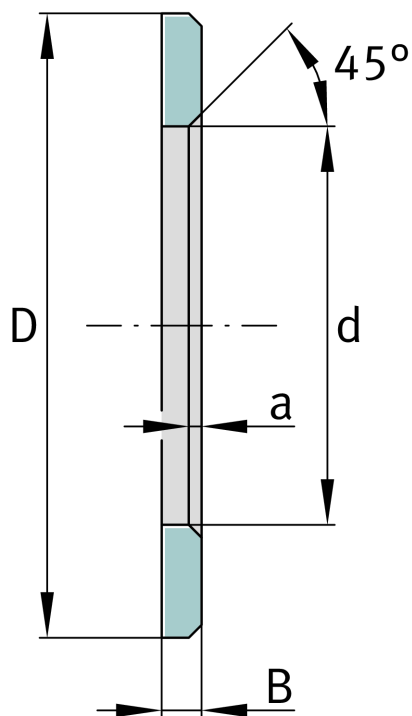


**FAG****LS2542**

Bearing washer

Schaeffler ID:  
0383922240000Bearing washers, suitable for AXK and  
K811

## Technical information

**Main Dimensions & Performance Data**

d	25 mm	Bore diameter track washer
D	42 mm	Outside diameter track washer
B	3 mm	Width
	45 °	Chamfer Angle
a <sub>min</sub>	1 mm	Chamfer width
	0,021 kg	Weight