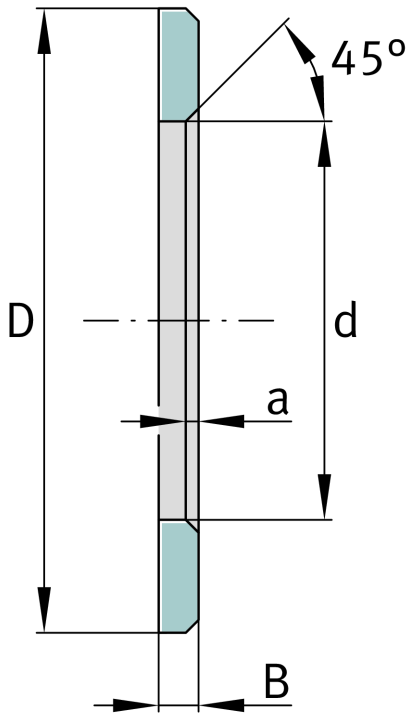

## ★ LS4060

Bearing washer

Schaeffler ID:  
0000551400000

Bearing washers, suitable for AXK and K811

★ Preferred product

### Technical information

#### Main Dimensions & Performance Data

d	40 mm	Bore diameter track washer
D	60 mm	Outside diameter track washer
B	3,5 mm	Width
	45 °	Chamfer Angle
a <sub>min</sub>	1 mm	Chamfer width
	39,42 g	Weight