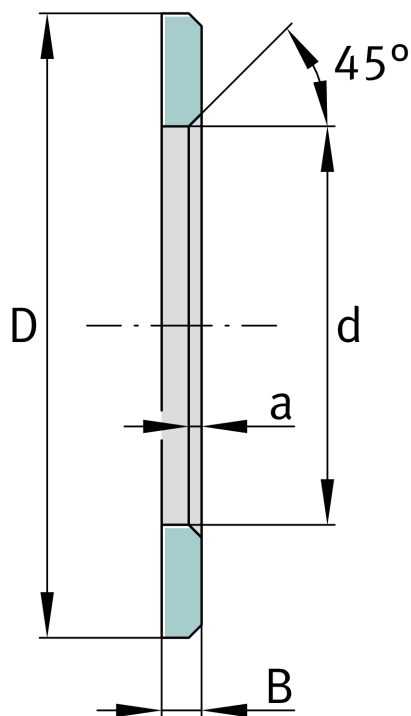

## ★ LS5578

Bearing washer

Schaeffler ID:  
0000551660000

Bearing washers, suitable for AXK and K811

★ Preferred product

### Technical information

#### Main Dimensions & Performance Data

d	55 mm	Bore diameter track washer
D	78 mm	Outside diameter track washer
B	5 mm	Width
	45 °	Chamfer Angle
a <sub>min</sub>	1 mm	Chamfer width
	88,2 g	Weight