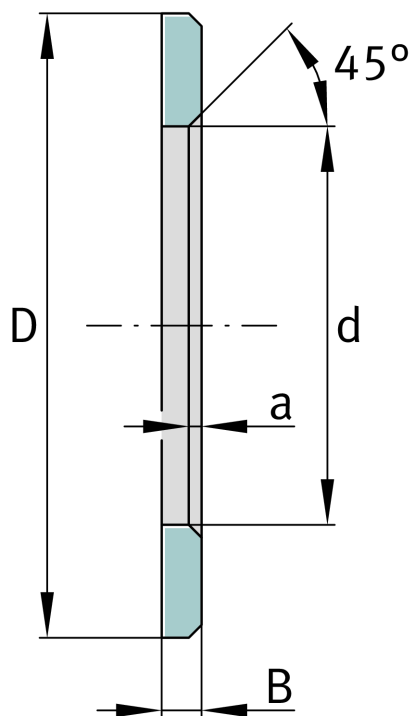


**LS6590**

Bearing washer

Schaeffler ID:
0000551740000Bearing washers, suitable for AXK and
K811

Technical information

**Main Dimensions & Performance Data**

d	65 mm	Bore diameter track washer
D	90 mm	Outside diameter track washer
B	5,25 mm	Width
	45 °	Chamfer Angle
a _{min}	1,5 mm	Chamfer width
	0,001 kg	Weight