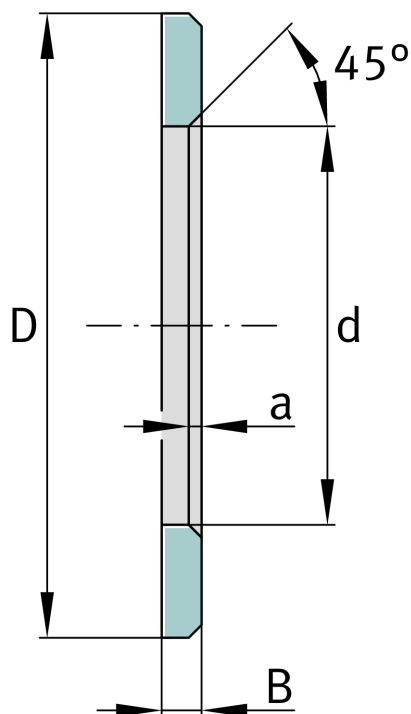

★ LS85110

Bearing washer

Schaeffler ID:
0000551900000

Bearing washers, suitable for AXK and K811

★ Preferred product

Technical information

Main Dimensions & Performance Data

d	85 mm	Bore diameter track washer
D	110 mm	Outside diameter track washer
B	5,75 mm	Width
	45 °	Chamfer Angle
a _{min}	1,5 mm	Chamfer width
	0,002 kg	Weight