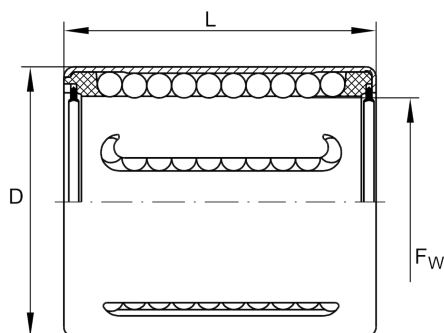

## ★ KH14-PP

Linear ball bearing

Schaeffler ID:  
0001915310000

★ Preferred product

Linear ball bearings with initial greasing,  
sealed on both sides, with relubrication  
facility

### Main Dimensions & Performance Data

$F_w$	14 mm	Diameter shaft
D	21 mm	Outer diameter
L	28 mm	Länge
$C_{min}$	690 N	load capacity dyn.
$C_{0min}$	520 N	load capacity stat.
$C_{max}$	830 N	load capacity dyn.
$C_{0max}$	760 N	load capacity stat.
	20,355 g	Weight

### Mounting dimensions

$J_{L4}$	6 mm
$N_2$	2,5 mm