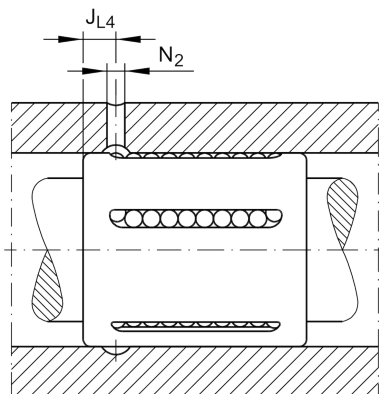

## ★ KH14-PP

Linear ball bearing

Schaeffler ID:  
0001915310000

★ Preferred product

Linear ball bearings with initial greasing,  
sealed on both sides, with relubrication  
facility

### Main Dimensions & Performance Data

$F_w$	14 mm	Diameter shaft
D	21 mm	Outer diameter
L	28 mm	Länge
$C_{min}$	690 N	load capacity dyn.
$C_{0min}$	520 N	load capacity stat.
$C_{max}$	830 N	load capacity dyn.
$C_{0max}$	760 N	load capacity stat.
	20,355 g	Weight

### Mounting dimensions

$J_{L4}$	6 mm
$N_2$	2,5 mm