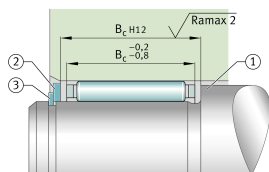

Technical information

Temperature range

T_{min}	-20 °C	Operating temperature min.
T_{max}	120 °C	Operating temperature max.
	0,88 g	Weight

Main Dimensions & Performance Data

F_w	5 mm	Inner diameter of needle roller complement
E_w	8 mm	Outside diameter of needle roller complement
B_c	10 mm	Width
C_r	3.000 N	Basic dynamic load rating, radial
C_{0r}	2.650 N	Basic static load rating, radial
C_{ur}	360 N	Fatigue load limit, radial
n_G	39.000 1/min	Limiting speed
n_{gr}	47.000 1/min	Reference speed