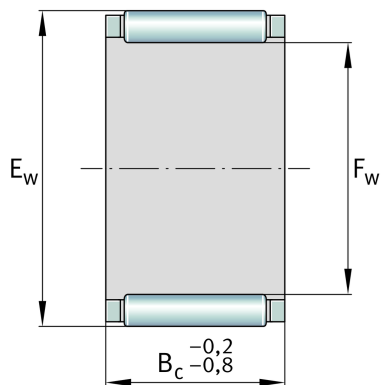

★ K5X8X10-TV

Needle roller cage assembly

Schaeffler ID:
0000297776063

Needle roller cage assembly K...-TV, single row

★ Preferred product

Technical information

Temperature range

T_{min}	-20 °C	Operating temperature min.
T_{max}	120 °C	Operating temperature max.
	0,88 g	Weight

Main Dimensions & Performance Data

F_w	5 mm	Inner diameter of needle roller complement
E_w	8 mm	Outside diameter of needle roller complement
B_c	10 mm	Width
C_r	3.000 N	Basic dynamic load rating, radial
C_{0r}	2.650 N	Basic static load rating, radial
C_{ur}	360 N	Fatigue load limit, radial
n_G	39.000 1/min	Limiting speed
n_{gr}	47.000 1/min	Reference speed