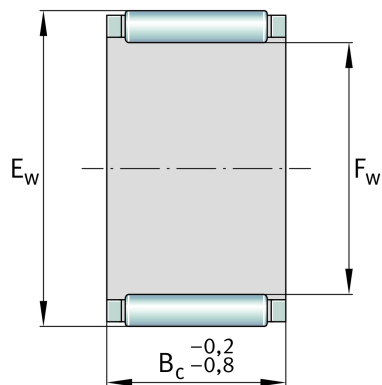

★ K6X9X8-TV

Needle roller cage assembly

Schaeffler ID:
0000239306063

Needle roller cage assembly K...-TV, single row

★ Preferred product

Technical information

Temperature range

T_{min}	-20 °C	Operating temperature min.
T_{max}	120 °C	Operating temperature max.
	0,007 kg	Weight

Main Dimensions & Performance Data

F_w	6 mm	Inner diameter of needle roller complement
E_w	9 mm	Outside diameter of needle roller complement
B_c	8 mm	Width
C_r	2.600 N	Basic dynamic load rating, radial
C_{0r}	2.280 N	Basic static load rating, radial
C_{ur}	290 N	Fatigue load limit, radial
n_G	36.500 1/min	Limiting speed
n_{gr}	41.000 1/min	Reference speed