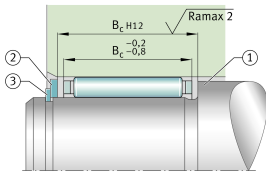

★ K4X7X7-TV

Needle roller cage assembly

Schaeffler ID:
0000111696063

Needle roller cage assembly K...-TV, single row

★ Preferred product

Technical information

Temperature range

T_{min}	-20 °C	Operating temperature min.
T_{max}	120 °C	Operating temperature max.
	0,48 g	Weight

Main Dimensions & Performance Data

F_w	4 mm	Inner diameter of needle roller complement
E_w	7 mm	Outside diameter of needle roller complement
B_c	7 mm	Width
C_r	1.740 N	Basic dynamic load rating, radial
C_{0r}	1.270 N	Basic static load rating, radial
C_{ur}	148 N	Fatigue load limit, radial
n_G	42.500 1/min	Limiting speed
n_{gr}	59.000 1/min	Reference speed