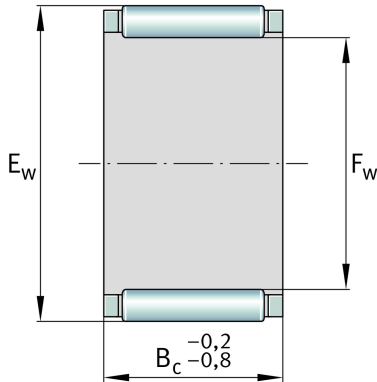

★ K4X7X7-TV

Needle roller cage assembly

Schaeffler ID:
0000111696063

Needle roller cage assembly K...-TV, single row

★ Preferred product

Technical information

Temperature range

T_{min}	-20 °C	Operating temperature min.
T_{max}	120 °C	Operating temperature max.
	0,48 g	Weight

Main Dimensions & Performance Data

F_w	4 mm	Inner diameter of needle roller complement
E_w	7 mm	Outside diameter of needle roller complement
B_c	7 mm	Width
C_r	1.740 N	Basic dynamic load rating, radial
C_{0r}	1.270 N	Basic static load rating, radial
C_{ur}	148 N	Fatigue load limit, radial
n_G	42.500 1/min	Limiting speed
n_{gr}	59.000 1/min	Reference speed