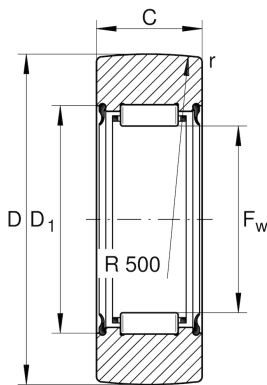

RNA2207-2RSR

Yoke type track roller

Schaeffler ID:
0007104660000

Yoke type track rollers RNA22...-2RSR,
without axial guidance, lip seals on both
sides

Technical information

Main Dimensions & Performance Data

D	72 mm	Outside diameter
F _w	42 mm	Under roller diameter
C	22,7 mm	Width, outer ring
C _{r w}	21.500 N	Basic dynamic load rating, radial
C _{0r w}	36.500 N	Basic static load rating, radial
C _{ur w}	5.300 N	Fatigue load limit, radial
n _{D G}	1.100 1/min	Speed on permanent grease lubrication
	0,515 kg	Weight

Dimensions

D _{1 min}	50 mm	Minimum mounting dimension
r _{min}	1,1 mm	Minimum chamfer dimension
R	500 mm	Radius of outer ring outside profile