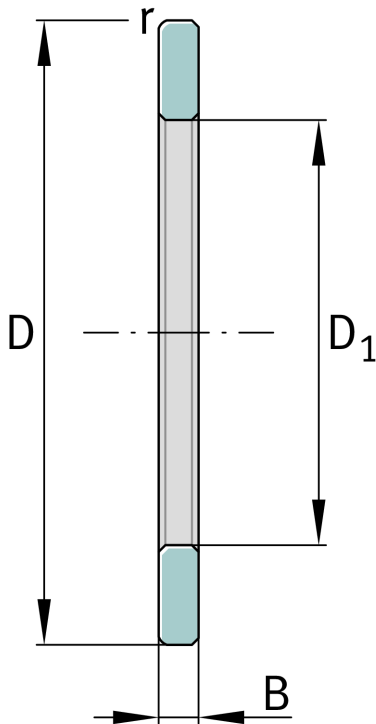

★ GS81102

Housing locating washer

Schaeffler ID:
0000246270000

Axial cylindrical roller bearings 811, single direction, comprising K811, GS, WS

★ Preferred product

Technical information

Main Dimensions & Performance Data

D	28 mm	Outside diameter
D ₁	16 mm	Bore diameter Housing washer
B	2,75 mm	Width outer ring
	8,5 g	Weight

Dimensions

	S	Locating feature bearing outer ring
r _{min}	0,3 mm	Minimum chamfer dimension