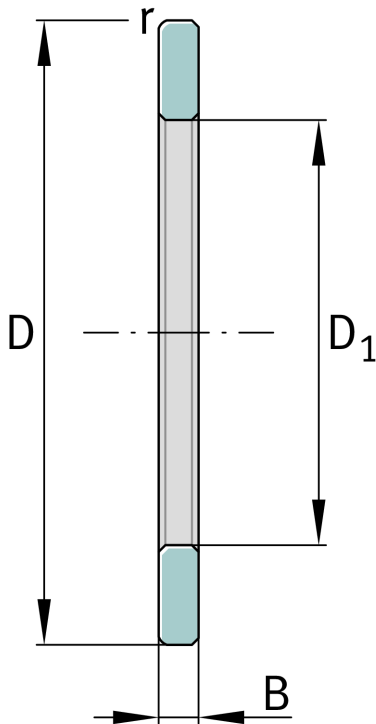

### ★ GS81103

Housing locating washer

Schaeffler ID:  
0000246430000

Axial cylindrical roller bearings 811, single  
direction, comprising K811, GS, WS

★ Preferred product

#### Technical information

#### Main Dimensions & Performance Data

D	30 mm	Outside diameter
D <sub>1</sub>	18 mm	Bore diameter Housing washer
B	2,75 mm	Width outer ring
	9,3 g	Weight

#### Dimensions

	S	Locating feature bearing outer ring
r <sub>min</sub>	0,3 mm	Minimum chamfer dimension