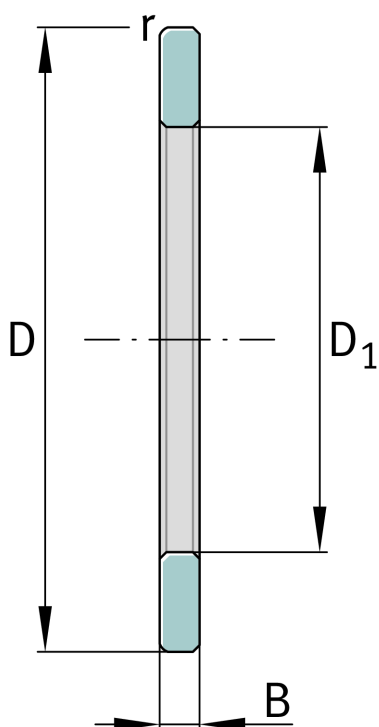

★ GS81104

Housing locating washer

Schaeffler ID:
0000246600000

Axial cylindrical roller bearings 811, single direction, comprising K811, GS, WS

★ Preferred product

Technical information

Main Dimensions & Performance Data

D	35 mm	Outside diameter
D ₁	21 mm	Bore diameter Housing washer
B	2,75 mm	Width outer ring
	12,5 g	Weight

Dimensions

	S	Locating feature bearing outer ring
r _{min}	0,3 mm	Minimum chamfer dimension