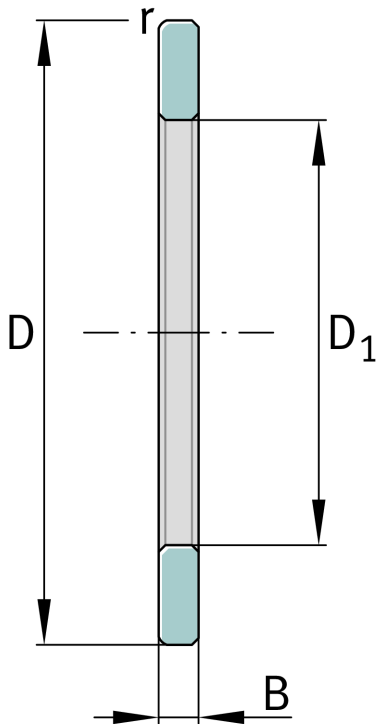

★ GS81105

Housing locating washer

Schaeffler ID:
0000246860000

Axial cylindrical roller bearings 811, single
direction, comprising K811, GS, WS

★ Preferred product

Technical information

Main Dimensions & Performance Data

D	42 mm	Outside diameter
D ₁	26 mm	Bore diameter Housing washer
B	3 mm	Width outer ring
	18,5 g	Weight

Dimensions

	S	Locating feature bearing outer ring
r _{min}	0,6 mm	Minimum chamfer dimension