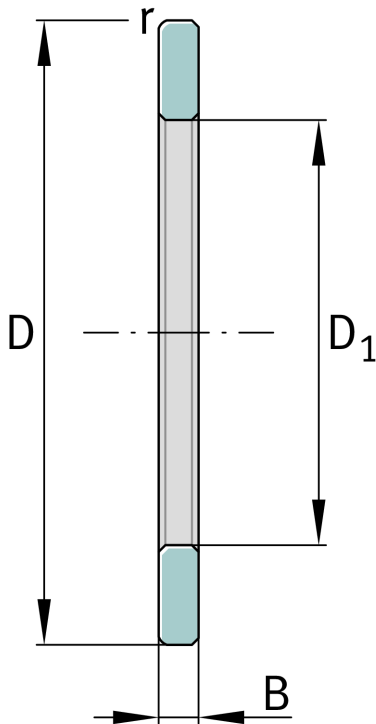

★ GS81106

Housing locating washer

Schaeffler ID:
0000247080000

Axial cylindrical roller bearings 811, single
direction, comprising K811, GS, WS

★ Preferred product

Technical information

Main Dimensions & Performance Data

D	47 mm	Outside diameter
D ₁	32 mm	Bore diameter Housing washer
B	3 mm	Width outer ring
	19,9 g	Weight

Dimensions

	S	Locating feature bearing outer ring
r _{min}	0,6 mm	Minimum chamfer dimension