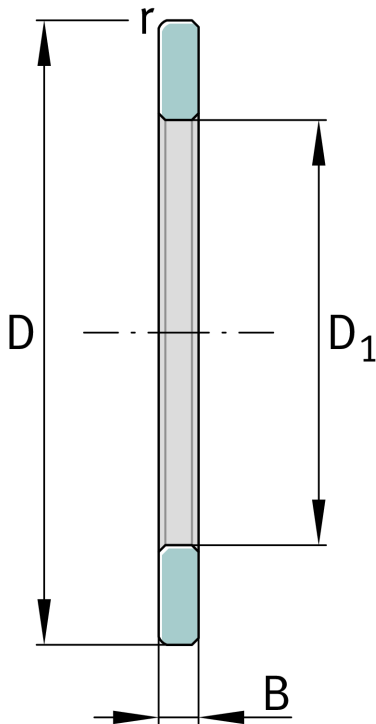

★ GS81107

Housing locating washer

Schaeffler ID:
0000247240000

Axial cylindrical roller bearings 811, single
direction, comprising K811, GS, WS

★ Preferred product

Technical information

Main Dimensions & Performance Data

D	52 mm	Outside diameter
D ₁	37 mm	Bore diameter Housing washer
B	3,5 mm	Width outer ring
	27 g	Weight

Dimensions

	S	Locating feature bearing outer ring
r _{min}	0,6 mm	Minimum chamfer dimension