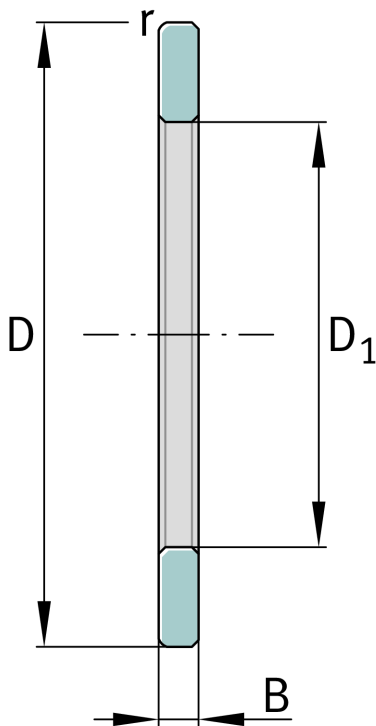

★ GS81108

Housing locating washer

Schaeffler ID:
0000247400000

Axial cylindrical roller bearings 811, single
direction, comprising K811, GS, WS

★ Preferred product

Technical information

Main Dimensions & Performance Data

D	60 mm	Outside diameter
D ₁	42 mm	Bore diameter Housing washer
B	3,5 mm	Width outer ring
	37,1 g	Weight

Dimensions

	S	Locating feature bearing outer ring
r _{min}	0,6 mm	Minimum chamfer dimension