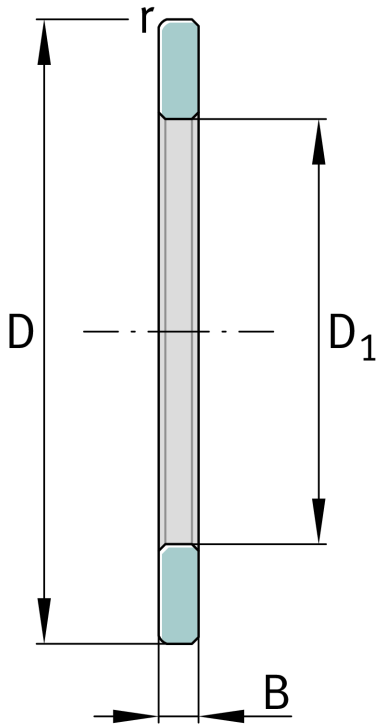

★ GS81109

Housing locating washer

Schaeffler ID:
0000247670000

Axial cylindrical roller bearings 811, single
direction, comprising K811, GS, WS

★ Preferred product

Technical information

Main Dimensions & Performance Data

D	65 mm	Outside diameter
D ₁	47 mm	Bore diameter Housing washer
B	4 mm	Width outer ring
	46,7 g	Weight

Dimensions

	S	Locating feature bearing outer ring
r _{min}	0,6 mm	Minimum chamfer dimension