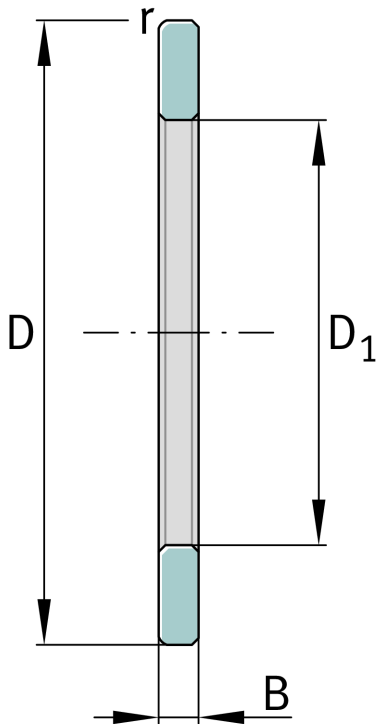

★ GS81110

Housing locating washer

Schaeffler ID:
0000247830000

Axial cylindrical roller bearings 811, single
direction, comprising K811, GS, WS

★ Preferred product

Technical information

Main Dimensions & Performance Data

D	70 mm	Outside diameter
D ₁	52 mm	Bore diameter Housing washer
B	4 mm	Width outer ring
	50,8 g	Weight

Dimensions

	S	Locating feature bearing outer ring
r _{min}	0,6 mm	Minimum chamfer dimension