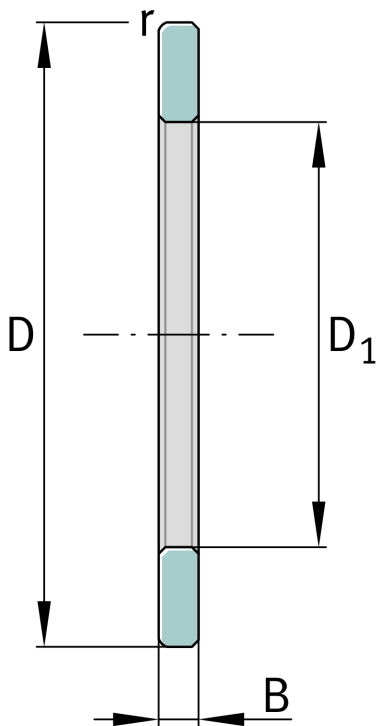

## ★ GS81112

Housing locating washer

Schaeffler ID:  
0000248210000

Axial cylindrical roller bearings 811, single  
direction, comprising K811, GS, WS

★ Preferred product

### Technical information

#### Main Dimensions & Performance Data

D	85 mm	Outside diameter
D <sub>1</sub>	62 mm	Bore diameter Housing washer
B	4,75 mm	Width outer ring
	92,7 g	Weight

#### Dimensions

	S	Locating feature bearing outer ring
r <sub>min</sub>	1 mm	Minimum chamfer dimension