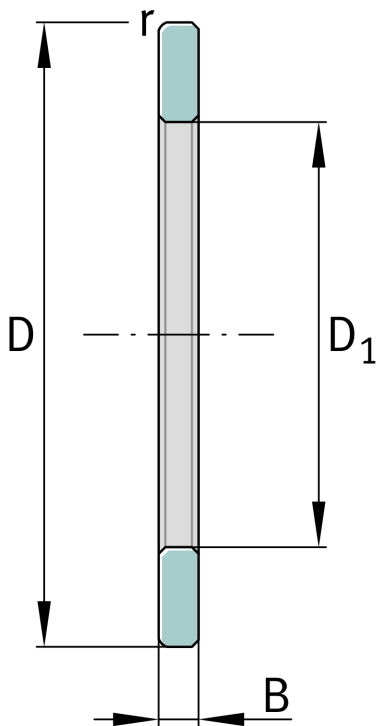

## ★ GS81113

Housing locating washer

Schaeffler ID:  
0000248480000

Axial cylindrical roller bearings 811, single  
direction, comprising K811, GS, WS

★ Preferred product

### Technical information

#### Main Dimensions & Performance Data

D	90 mm	Outside diameter
D <sub>1</sub>	67 mm	Bore diameter Housing washer
B	5,25 mm	Width outer ring
	0,001 kg	Weight

#### Dimensions

	S	Locating feature bearing outer ring
r <sub>min</sub>	1 mm	Minimum chamfer dimension