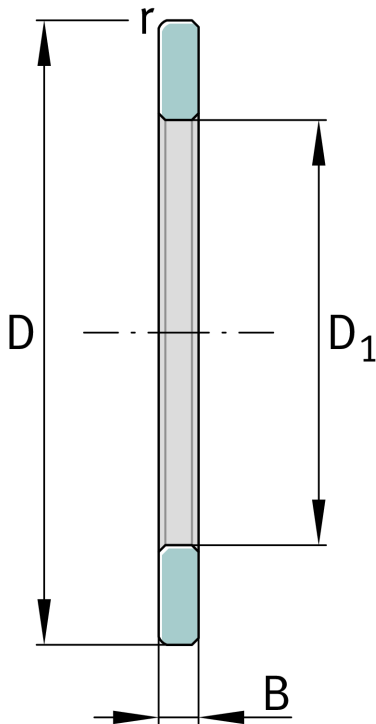

★ GS81114

Housing locating washer

Schaeffler ID:
0000248640000

Axial cylindrical roller bearings 811, single direction, comprising K811, GS, WS

★ Preferred product

Technical information

Main Dimensions & Performance Data

D	95 mm	Outside diameter
D ₁	72 mm	Bore diameter Housing washer
B	5,25 mm	Width outer ring
	0,001 kg	Weight

Dimensions

	S	Locating feature bearing outer ring
r _{min}	1 mm	Minimum chamfer dimension