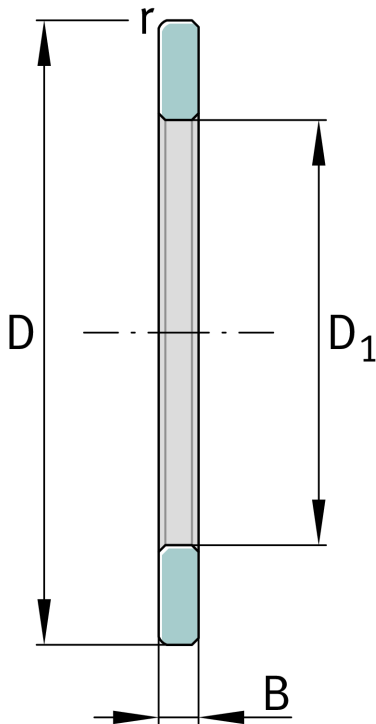

★ GS81115

Housing locating washer

Schaeffler ID:
0000248800000

Axial cylindrical roller bearings 811, single
direction, comprising K811, GS, WS

★ Preferred product

Technical information

Main Dimensions & Performance Data

D	100 mm	Outside diameter
D ₁	77 mm	Bore diameter Housing washer
B	5,75 mm	Width outer ring
	0,001 kg	Weight

Dimensions

	S	Locating feature bearing outer ring
r _{min}	1 mm	Minimum chamfer dimension