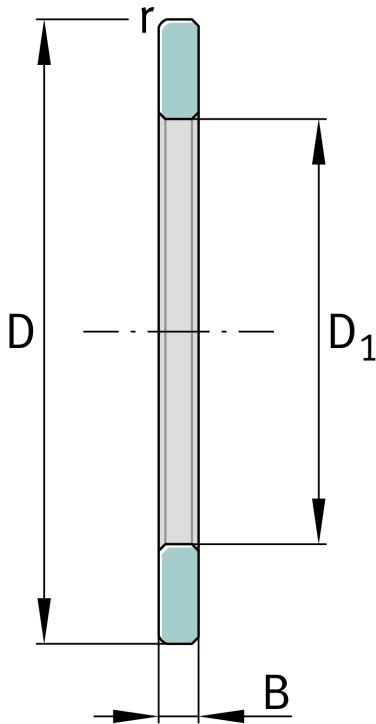

★ GS81116

Housing locating washer

Schaeffler ID:
0000249020000

Axial cylindrical roller bearings 811, single
direction, comprising K811, GS, WS

★ Preferred product

Technical information

Main Dimensions & Performance Data

D	105 mm	Outside diameter
D ₁	82 mm	Bore diameter Housing washer
B	5,75 mm	Width outer ring
	0,001 kg	Weight

Dimensions

	S	Locating feature bearing outer ring
r _{min}	1 mm	Minimum chamfer dimension