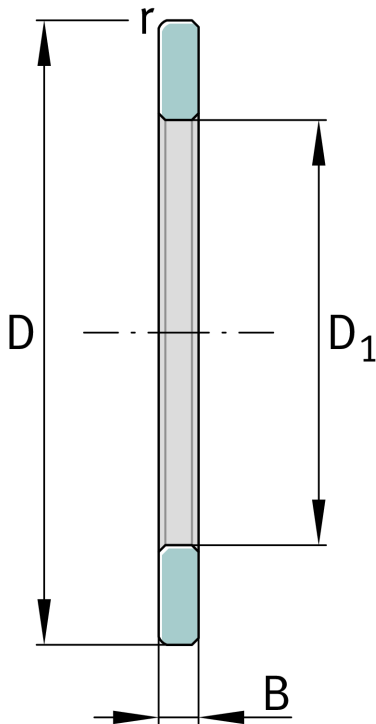

★ GS81117

Housing locating washer

Schaeffler ID:
0000249290000

Axial cylindrical roller bearings 811, single
direction, comprising K811, GS, WS

★ Preferred product

Technical information

Main Dimensions & Performance Data

D	110 mm	Outside diameter
D ₁	87 mm	Bore diameter Housing washer
B	5,75 mm	Width outer ring
	0,002 kg	Weight

Dimensions

	S	Locating feature bearing outer ring
r _{min}	1 mm	Minimum chamfer dimension