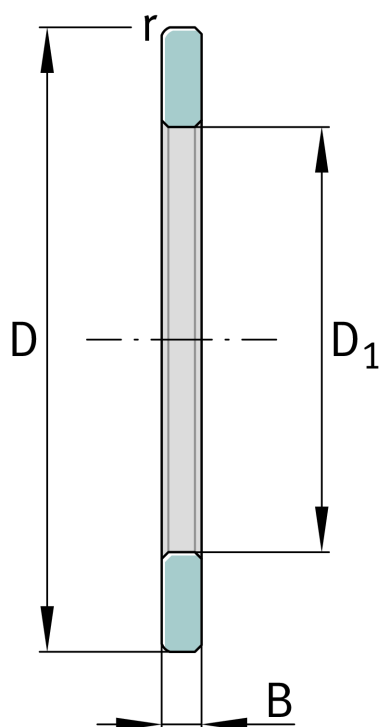

★ GS81118

Housing locating washer

Schaeffler ID:
0000249450000

Axial cylindrical roller bearings 811, single direction, comprising K811, GS, WS

★ Preferred product

Technical information

Main Dimensions & Performance Data

D	120 mm	Outside diameter
D ₁	92 mm	Bore diameter Housing washer
B	6,5 mm	Width outer ring
	0,002 kg	Weight

Dimensions

	S	Locating feature bearing outer ring
r _{min}	1 mm	Minimum chamfer dimension