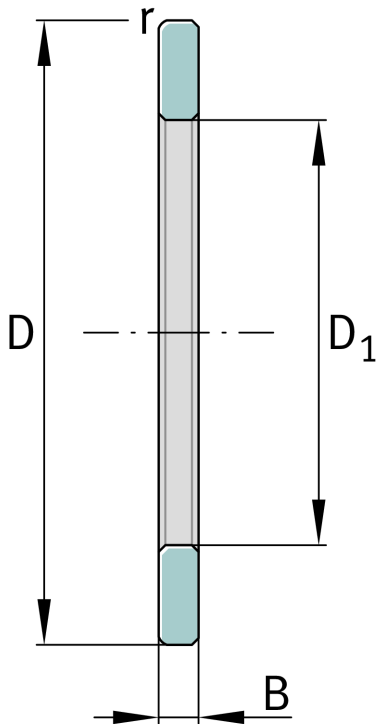

★ GS81120

Housing locating washer

Schaeffler ID:
0000249610000

Axial cylindrical roller bearings 811, single
direction, comprising K811, GS, WS

★ Preferred product

Technical information

Main Dimensions & Performance Data

D	135 mm	Outside diameter
D ₁	102 mm	Bore diameter Housing washer
B	7 mm	Width outer ring
	0,003 kg	Weight

Dimensions

	S	Locating feature bearing outer ring
r _{min}	1 mm	Minimum chamfer dimension