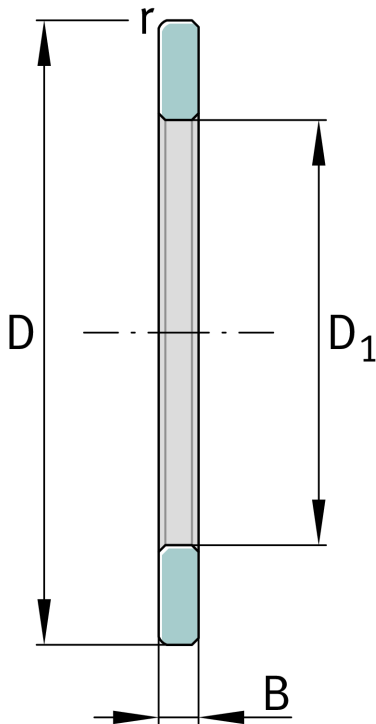

★ GS81124

Housing locating washer

Schaeffler ID:
0000250030000

Axial cylindrical roller bearings 811, single direction, comprising K811, GS, WS

★ Preferred product

Technical information

Main Dimensions & Performance Data

D	155 mm	Outside diameter
D ₁	122 mm	Bore diameter Housing washer
B	7 mm	Width outer ring
	0,004 kg	Weight

Dimensions

	S	Locating feature bearing outer ring
r _{min}	1 mm	Minimum chamfer dimension