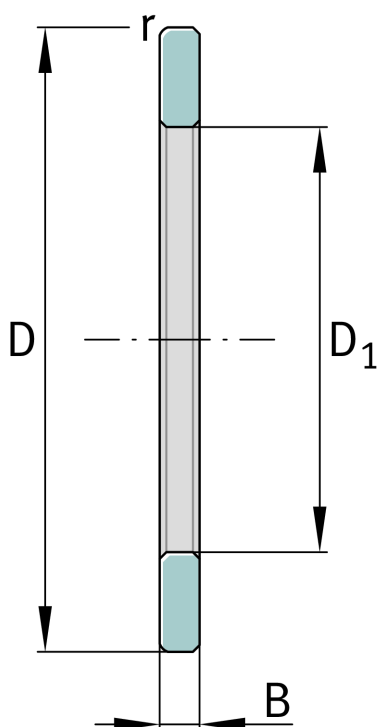

## ★ GS81128

Housing locating washer

Schaeffler ID:  
0000251430000

Axial cylindrical roller bearings 811, single direction, comprising K811, GS, WS

★ Preferred product

### Technical information

#### Main Dimensions & Performance Data

|                |          |                              |
|----------------|----------|------------------------------|
| D              | 180 mm   | Outside diameter             |
| D <sub>1</sub> | 142 mm   | Bore diameter Housing washer |
| B              | 9,5 mm   | Width outer ring             |
|                | 0,678 kg | Weight                       |

#### Dimensions

|                  |      |                                     |
|------------------|------|-------------------------------------|
|                  | S    | Locating feature bearing outer ring |
| r <sub>min</sub> | 1 mm | Minimum chamfer dimension           |