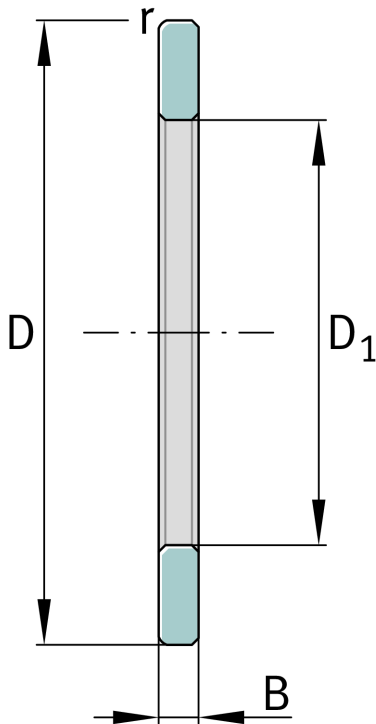

★ GS81130

Housing locating washer

Schaeffler ID:
0000251510000

Axial cylindrical roller bearings 811, single
direction, comprising K811, GS, WS

★ Preferred product

Technical information

Main Dimensions & Performance Data

D	190 mm	Outside diameter
D ₁	152 mm	Bore diameter Housing washer
B	9,5 mm	Width outer ring
	0,734 kg	Weight

Dimensions

	S	Locating feature bearing outer ring
r _{min}	1 mm	Minimum chamfer dimension