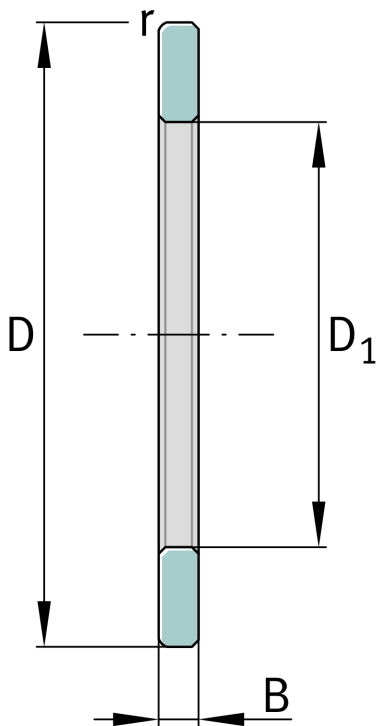

## ★ GS81132

Housing locating washer

Schaeffler ID:  
0000250460000

Axial cylindrical roller bearings 811, single  
direction, comprising K811, GS, WS

★ Preferred product

### Technical information

#### Main Dimensions & Performance Data

D	200 mm	Outside diameter
D <sub>1</sub>	162 mm	Bore diameter Housing washer
B	9,5 mm	Width outer ring
	0,79 kg	Weight

#### Dimensions

	S	Locating feature bearing outer ring
r <sub>min</sub>	1 mm	Minimum chamfer dimension