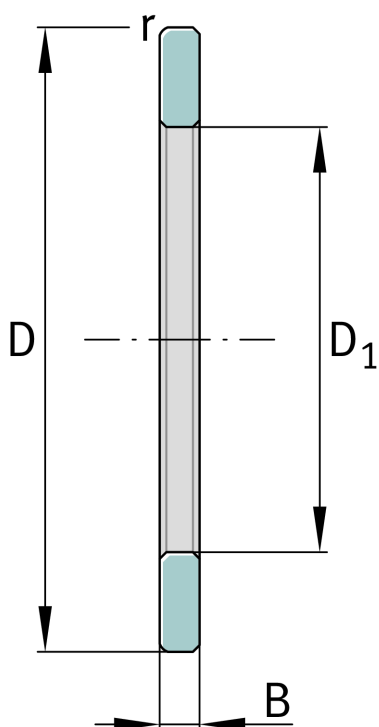

## ★ GS81206

Housing locating washer

Schaeffler ID:  
0000246940000

Axial cylindrical roller bearings 812, single  
direction, comprising K812, GS, WS

★ Preferred product

### Technical information

#### Main Dimensions & Performance Data

D	52 mm	Outside diameter
D <sub>1</sub>	32 mm	Bore diameter Housing washer
B	4,25 mm	Width outer ring
	41,9 g	Weight

#### Dimensions

	S	Locating feature bearing outer ring
r <sub>min</sub>	0,6 mm	Minimum chamfer dimension