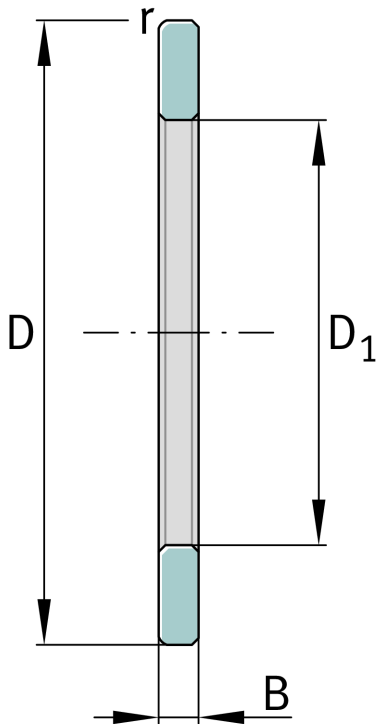

## ★ GS81208

Housing locating washer

Schaeffler ID:  
0000251350000

Axial cylindrical roller bearings 812, single  
direction, comprising K812, GS, WS

★ Preferred product

### Technical information

#### Main Dimensions & Performance Data

D	68 mm	Outside diameter
D <sub>1</sub>	42 mm	Bore diameter Housing washer
B	5 mm	Width outer ring
	83,7 g	Weight

#### Dimensions

	S	Locating feature bearing outer ring
r <sub>min</sub>	1 mm	Minimum chamfer dimension