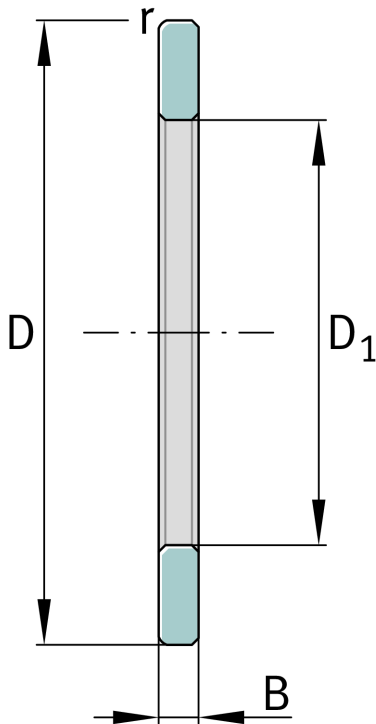

## ★ GS81210

Housing locating washer

Schaeffler ID:  
0000247910000

Axial cylindrical roller bearings 812, single  
direction, comprising K812, GS, WS

★ Preferred product

### Technical information

#### Main Dimensions & Performance Data

D	78 mm	Outside diameter
D <sub>1</sub>	52 mm	Bore diameter Housing washer
B	6,5 mm	Width outer ring
	0,129 kg	Weight

#### Dimensions

	S	Locating feature bearing outer ring
r <sub>min</sub>	1 mm	Minimum chamfer dimension