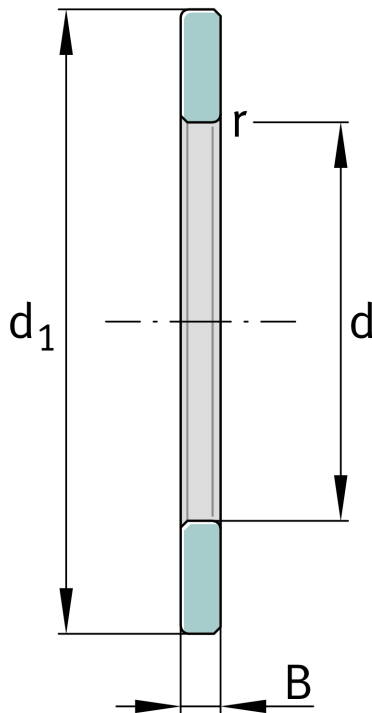

★ WS81206

Shaft locating washer

Schaeffler ID:
0000252590000

Axial cylindrical roller bearings 812, single direction, comprising K812, GS, WS

★ Preferred product

Technical information

Main Dimensions & Performance Data

d	30 mm	Bore diameter
d ₁	52 mm	Lip diameter shaft washer
B	4,25 mm	Height shaft washer
Z		Bore diameter shaft washer
	44,7 g	Weight

Mounting dimensions

r _{min}	0,6 mm	minimum chamfer dimension
------------------	--------	---------------------------