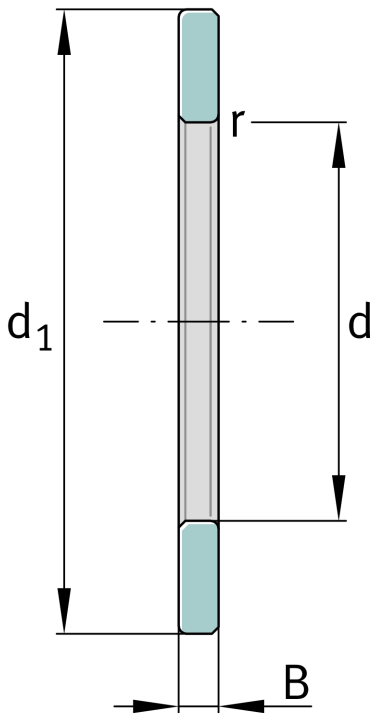

**WS81220**

Shaft locating washer

Schaeffler ID:
0000255340000Axial cylindrical roller bearings 812, single
direction, comprising K812, GS, WS

Technical information

**Main Dimensions & Performance Data**

d	100 mm	Bore diameter
d ₁	150 mm	Lip diameter shaft washer
B	11,5 mm	Height shaft washer
Z		Bore diameter shaft washer
	0,87 kg	Weight

Mounting dimensions

r _{min}	1,1 mm	minimum chamfer dimension
------------------	--------	---------------------------